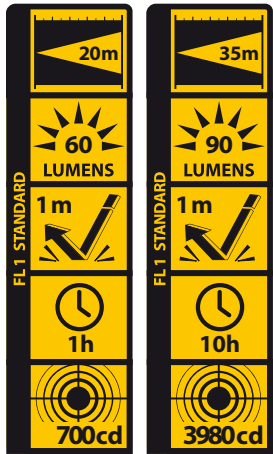

MAXIMUS[®]

www.vidis.com

1 & 3 Watt LED Flashlight set of 2 • 60 & 90 Lumen Power

POWERED BY

M-FL-024-DU-H

Function	On - Off
LED Type	1 Watt LED & 3 Watt LED
Light Output	60 lumens & 90 lumens
Beam Distance	20m & 35m
Run Time	1h & 10h
Water Resistance	IP20
Material	ABS
Color	Black
Battery operated	6x AA Alkaline & 2x AAA Alkaline included
Accessory	Hand strap
Dimensions	ø 2.50cm x 13.60cm, ø 4.90cm x 19.00cm
Packaging	2 pieces in blister
EAN	0884620051600

Hand strap
included